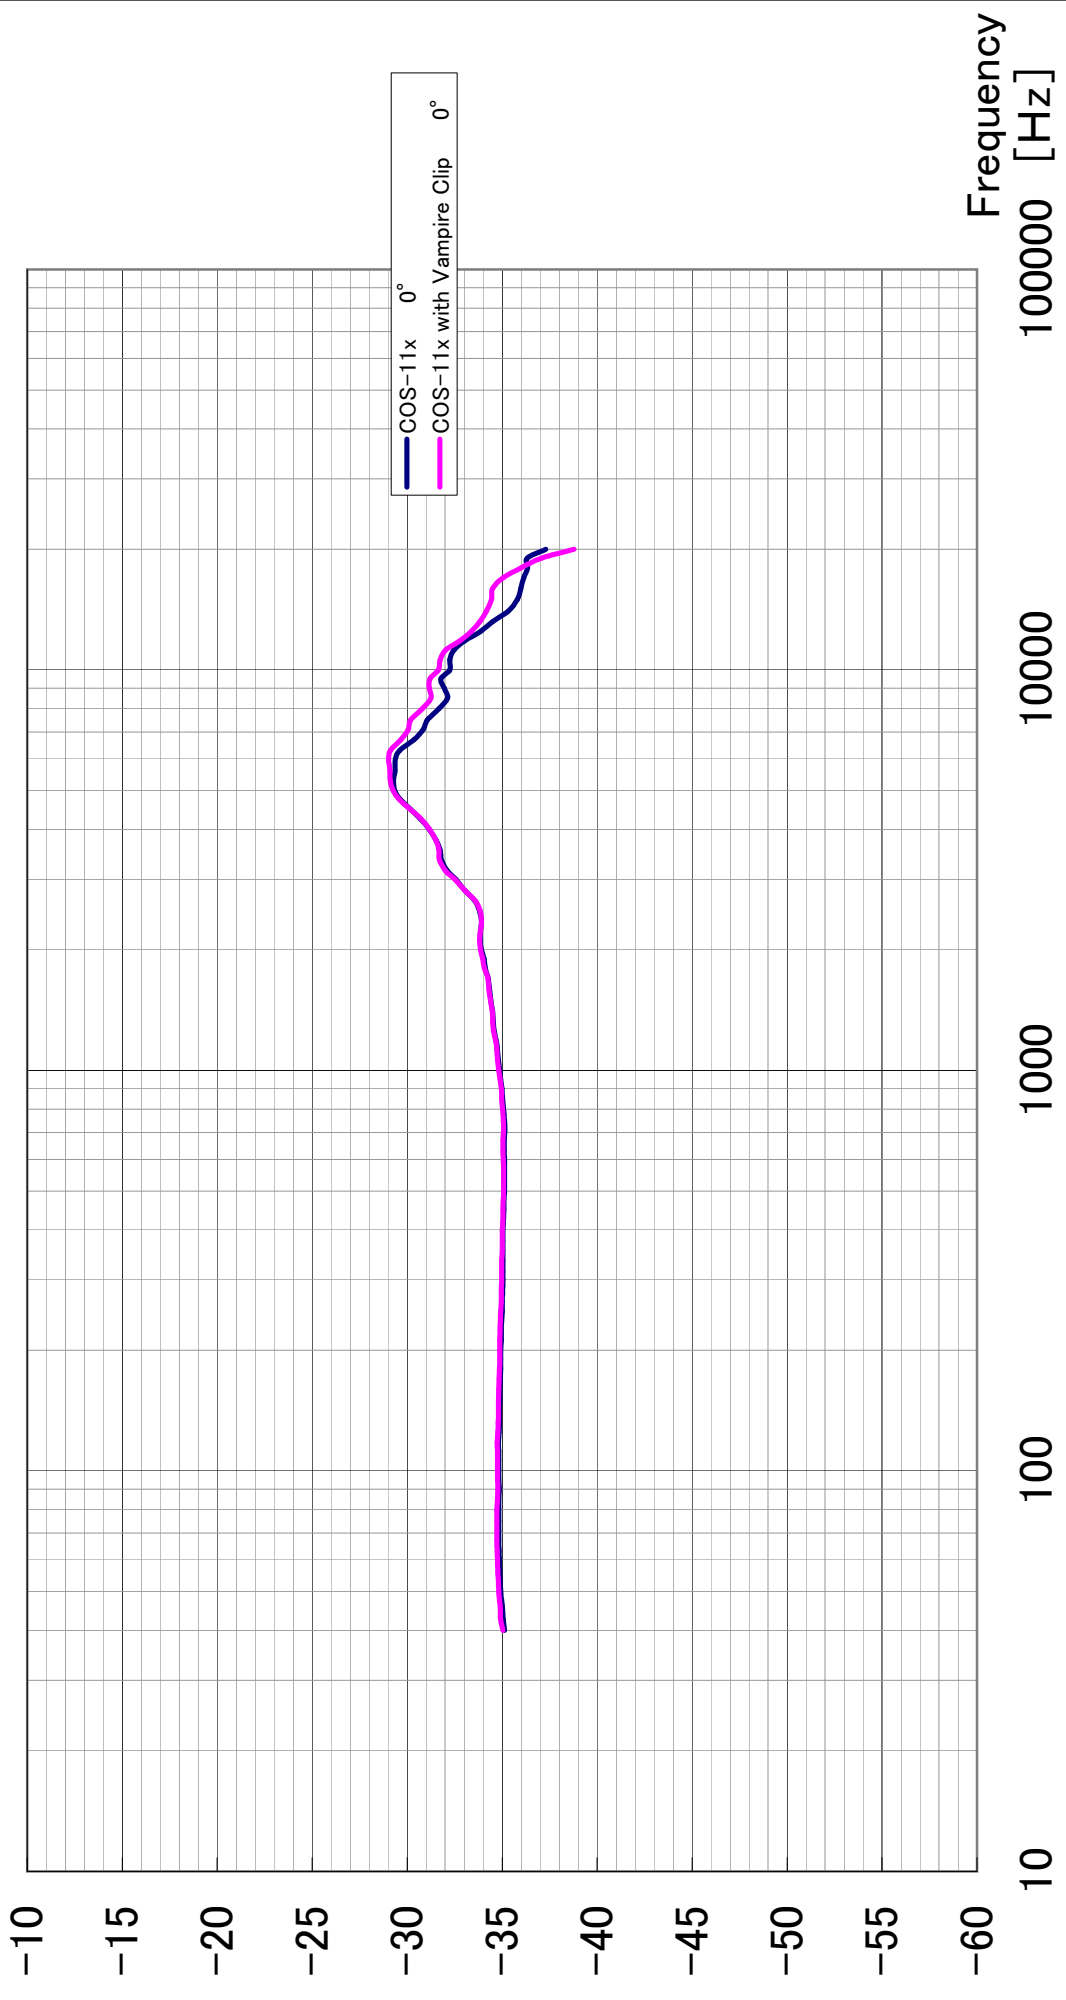

COS-11x Serial No.106607
Vampire Clip (V Clip-WS)
Frequency Response MAY/20/2009

Response [dB]

COS-11x 0°
COS-11x with Vampire Clip 0°